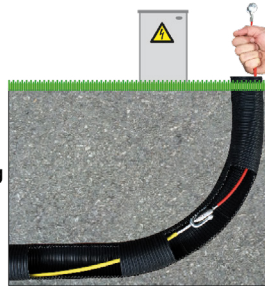

### APPLICATION EXAMPLE:

Fiberglass rod  $\varnothing$  7,5 mm, 9 mm or 11 mm stops at to narrow radii from of the tube

#### Solution with flexible leading head-set

Taper of through the flexible RUNPOSTICKS  $\varnothing$  4,5 mm (yellow),  $\varnothing$  5,5 mm (black) or  $\varnothing$  7,5 mm (red). Thereby it makes it possible to get over the last bend or radii.