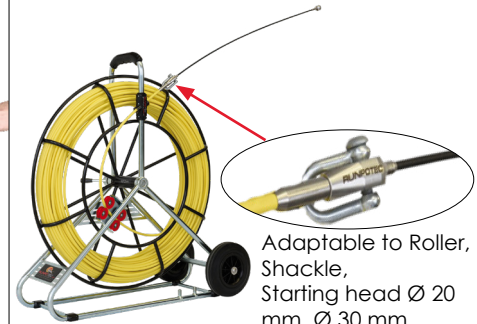

Adaptable to Roller, Shackle, Starting head $\varnothing$ 20 mm, $\varnothing$ 30 mm

DATA

ITEM NO.	20442
THREAD	RUNPOTEC RTG $\varnothing$ 6 mm
DIMENSION	L 1005 x B 110 x H 35 mm
WEIGHT	0,63 kg
MATERIAL	Basalt rod with PP sheath
EAN-Code	9120045474718

ADVANTAGES

- Using the RUNPOSTICKS, a flexible guide tip is created so that tighter bends can be overcome without any problems
- Plastic-coated
- Extreme bending radius
- incl. roller $\varnothing$ 25 mm and slim guide head $\varnothing$ 20 mm
- Practical storage bag

DESCRIPTION

The use of the RUNPOSTICKS creates a flexible guide tip, which allows tighter bends to be overcome without any problems.

The rods can each be extended by 1 m and can be adapted as softer guide probes to glass fibre rods $\varnothing$ 7.5 mm, $\varnothing$ 9 mm and also $\varnothing$ 11 mm. In addition, it is also possible to screw on accessories at the tip, such as rollers or RUNPOGLEITER with twist compensation.

Scope of delivery: Reel guide probe set - RUNPOSTICKS 13-piece consisting of: 2 x RUNPOSTICKS yellow $\varnothing$ 4.5 mm (soft), 2 x RUNPOSTICKS black $\varnothing$ 5.5 mm (medium), 2 x RUNPOSTICKS red $\varnothing$ 7.5 mm (hard), 1 x RUNPOGLEITER with front thread, 1 x roller $\varnothing$ 25 mm, 3 x connecting thread, 1 x blind screw, 1 x starting bulb $\varnothing$ 20 mm, 1 x storage bag

INFORMATION

Optimal in Kombination mit:

Glasfaserstab $\varnothing$ 7,5 mm

10076/10077/10078/10079/
10080/10091

Glasfaserstab $\varnothing$ 9 mm:

10081/10082/10083/10084/
10085/10086/10110

Glasfaserstab $\varnothing$ 11 mm:

10092/10093/10094/10095/10096/
10097

Click here Productinformation