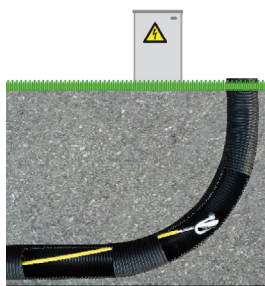

APPLICATION EXAMPLE:

Fiberglass rod $\varnothing$ 7,5 mm, 9 mm or 11 mm stops at to narrow radii from of the tube